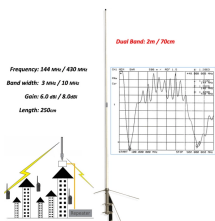

When planning an aerial fiber optic network, choosing the right cable type is critical to ensuring reliability, cost-efficiency, and long-term performance. Two popular options—ADSS (All ...