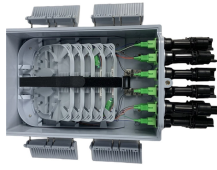

Rolling Cable Tray

Rolling Cable Tray

Choose from our selection of cable trays, including over 850 products in a wide range of styles and sizes. Same and Next Day Delivery.

Shop Greenlee tools line of tray rollers designed specifically to make electricians' jobs easier.

iTOOLco's 20" Cable Tray Rollers install in three easy steps and are compatible with more construction substrates than the competition.

We are committed to expanding our product line to meet the needs of the electrical contractor. We welcome your feedback, please contact us with any ideas or innovative suggestions to improve our ...

SELEWARE Heavy-Duty 8-Rod Wire Spool Rack - 400lb Capacity Cable Caddy & Dispenser with Locking Wheels, Adjustable Spool Rods for Electrical, Industrial & Retail Use

Explore iTOOLco's cable tray rollers, designed for efficient installation and compatibility with various construction substrates. Enhance your cable management system today.