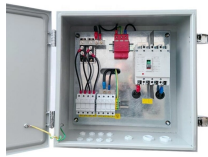

Role of Network Security Equipment

Role of Network Security Equipment

1075KWHH ESS

Whether hardware, software, or cloud-based, network security devices play an essential role in protecting digital assets from threats like malware, phishing, and other cyberattacks.