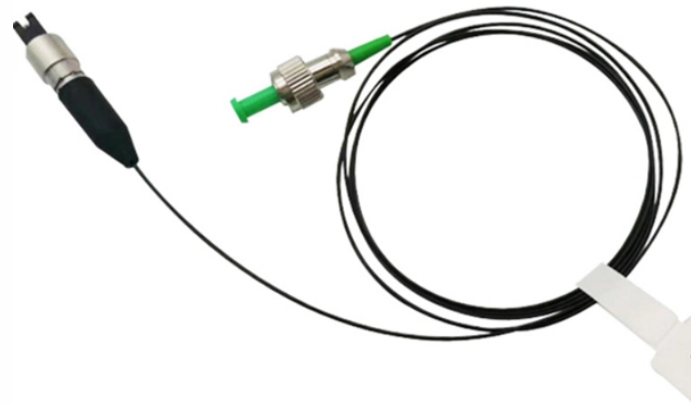

Role of Network Security Equipment

Role of Network Security Equipment

1075KWHH ESS

Whether hardware, software, or cloud-based, network security devices play an essential role in protecting digital assets from threats like malware, phishing, and other cyberattacks.

Network security comprises technologies, processes, and purpose-built devices designed to safeguard an organization's network infrastructure from unauthorized access, exploitation of ...

Networking devices play a crucial role in cybersecurity, ensuring secure communication, traffic filtering, and threat prevention. This blog explores essential networking devices, including ...