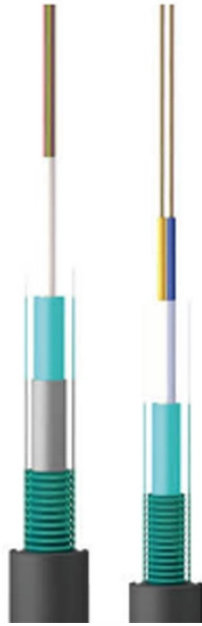

## Ring network cabinet cable tray

## Ring network cabinet cable tray

**SAVE RACK SPACE:** This 1U 19" Server/network rack mountable cable management organizer allows for organizing/routing cables within your rack; Low profile design leaving more room for equipment

Mount them at custom intervals to route your bundled network cables horizontally, vertically or around installed equipment. Each ring measures 3 x 4 inches and ...

Our cable trays are made of first-class stainless steel (AISI 316 and AISI 304) that prevents corrosion and ensures a good level of resistance. Cable trays from SILTEC are available with a length of 3000 ...

Its horizontal design enables it to mount directly onto the rack to minimize cable clutter and provide a tidy look to your server room or data center. It has a depth of 3.85-inch and is compliant to EIA/ECA ...