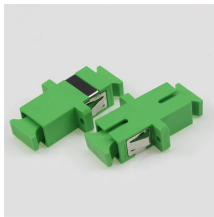

## Ring network cabinet cable tray

**SAVE RACK SPACE:** This 1U 19" Server/network rack mountable cable management organizer allows for organizing/routing cables within your rack; Low profile design leaving more room for equipment

Mount them at custom intervals to route your bundled network cables horizontally, vertically or around installed equipment. Each ring measures 3 x 4 inches and ...

Our cable trays are made of first-class stainless steel (AISI 316 and AISI 304) that prevents corrosion and ensures a good level of resistance. Cable trays from SILTEC are available with a length of 3000 ...

Its horizontal design enables it to mount directly onto the rack to minimize cable clutter and provide a tidy look to your server room or data center. It has a depth of 3.85-inch and is compliant to EIA/ECA ...

**Protect ports and reduce cable strain:** Helps prevent stress on connected hardware by keeping cables neatly routed; 1.8 x 3.9in (4.5 x 10cm) D-ring made from durable steel for long-term reliability and ...