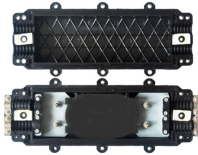

Mount them at custom intervals to route your bundled network cables horizontally, vertically or around installed equipment. Each ring measures 3 x 4 inches and offers a semi-flexible slot for easy ...