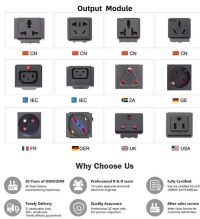

## Residential power distribution box diagram

That's why having a clear, detailed diagram of your home's distribution board wiring is essential. A distribution board (also known as a service panel or breaker box) is a centralized ...

Learn about the different components of a residential utility pole diagram, including power lines, transformers, meters, and more. Find out how these elements work together to deliver electricity to ...

A house distribution board is a vital component of any electrical system. By understanding the components of a house distribution board, including wiring diagrams and safety considerations, ...

A detailed diagram of a breaker box, showing its components and how they function to protect electrical systems from overloads and faults.

Learn how to read and understand a home breaker box wiring diagram to ensure the safety and functionality of your electrical system.

It is where the main electrical service enters your house and is distributed to different areas and appliances. A house electrical panel diagram provides a visual representation of the panels" ...