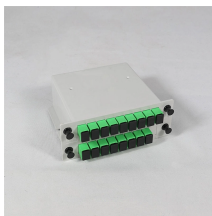

Fiber Optic Network Products Supplier, focus on Data Center Solution & Fiber Cabling Solution. Lower Your Cloud Building Cost!