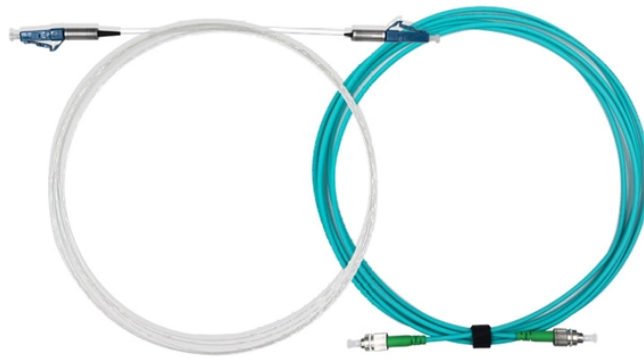

Relay protection kss

Relay protection kss

The KS relay is a polyphase compensator distance type relay used with the type KD distance relay to prevent tripping while out-of-step or out-of-synchronism conditions exist on the system.

View and Download Westinghouse KS installation, operation & maintenance instructions manual online. OUT-OF-STEP BLOCKING RELAY 0.51-30 OHMS. KS relays pdf manual download.

These courses describe the fundamental concepts of electric system protection and provides detailed examples of the application of relaying. In most cases, the material is based on electro-mechanical ...

Electromechanical protective relays at a hydroelectric generating plant. The relays are in round glass cases. The rectangular devices are test connection blocks, used for testing and isolation of ...

The relays should be mounted on switchboard panels or their equivalent in a location free from dirt, moisture, excessive vibration and heat. Mount the relay vertically by means of the four mounting ...