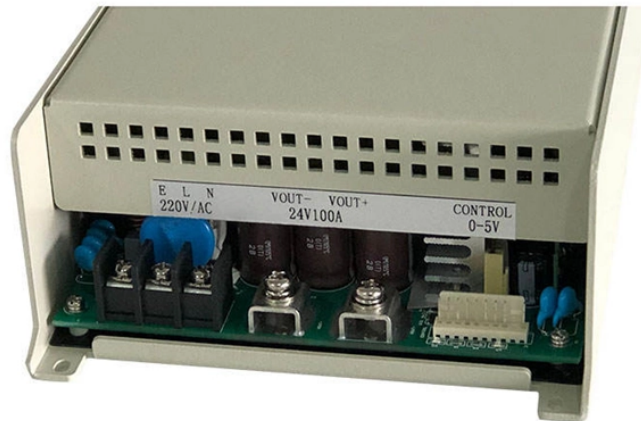

Relay Protector xj3-d

Relay Protector xj3-d

Note: In the example diagram of the application circuit, the protective relay can only provide protection when the phase failure occurs in terminal 1, 2, 3 and among the three phases of power supply A, B ...

What is the function of the XJ3 Protection Relay? It protects three-phase systems from phase loss, incorrect phase sequence, overvoltage, undervoltage, and voltage imbalance, ensuring stable and ...

XJ3-D phase failure and phase sequence protection relay is used to provide overvoltage, undervoltage and phase failure protection in three-phase AC circuits and phase sequence protection in irreversible ...

The XJ3-D Phase Voltage Sequence Loss Protection Relay is an essential device designed to your electrical systems from phase loss and sequence issues. With high-precision voltage monitoring ...

XJ3 series relays are used in the three-phase AC motor control circuits for phase loss protection and in the irreversible transmission equipment for phase sequence protection.