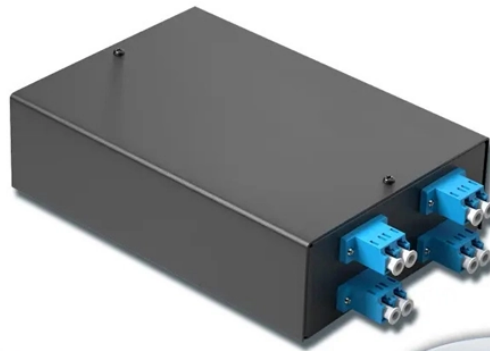

## Relay Protection Control Box Manufacturer

4-port 8-core LC wall-mounted fiber terminal box (empty frame)

Surface painted      Scientific plate fiber      Cold-rolled steel plate

Lifetime quality assurance