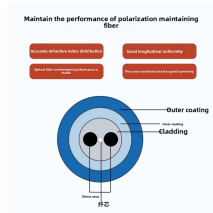

Relationship between cable trays and wires cables

Relationship between cable trays and wires cables

Lets divide into the different between Cable Tray vs Ladder vs Wire Mesh for best Selection Guide in your project.

Some applications may require the cable tray to support the weight of a single, dead object in addition to the cable loads. Specifications typically require this to be applied at the midpoint of the span between ...