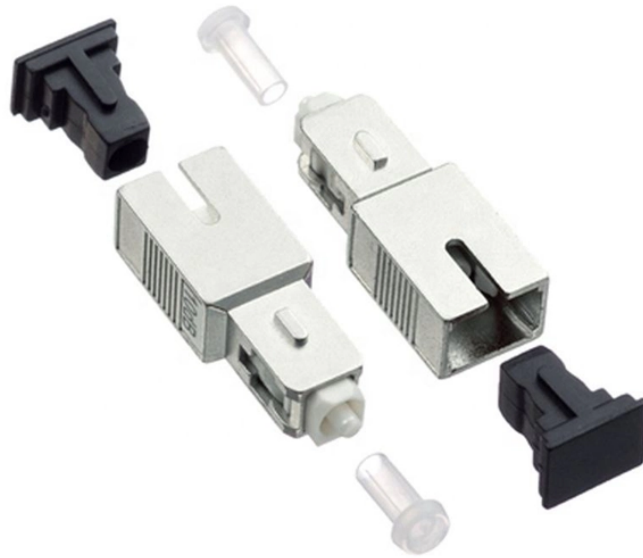

## Red three-level distribution box

## Red three-level distribution box

As for the equipment inside, there are certain differences: the first level distribution cabinet generally has isolation switches, circuit breakers, leakage protectors, etc., the second level ...

Red Dot® boxes are made from durable die-cast aluminum and available in single- and double-gang rectangular as well as round configurations—with a variety of hub sizes to meet all needs.

IHD3-1 Application For Dry-Tite boxes and covers protect wiring devices, switches, electronic components and terminal blocks in dry, damp and wet locations

Connects to end-use equipment via switch boxes, forming a three-tier power distribution system. Residual current devices (RCDs) at both the tertiary (equipment-level) and secondary (zone-level) ...

Choose from our selection of power distribution boxes in a wide range of styles and sizes. Same and Next Day Delivery.