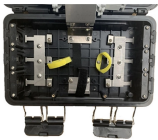

## Red three-level distribution box

As for the equipment inside, there are certain differences: the first level distribution cabinet generally has isolation switches, circuit breakers, leakage protectors, etc., the second level ...

Red Dot® boxes are made from durable die-cast aluminum and available in single- and double-gang rectangular as well as round configurations—with a variety of hub sizes to meet all needs.

IHD3-1 Application For Dry-Tite boxes and covers protect wiring devices, switches, electronic components and terminal blocks in dry, damp and wet locations

Connects to end-use equipment via switch boxes, forming a three-tier power distribution system. Residual current devices (RCDs) at both the tertiary (equipment-level) and secondary (zone-level) ...

Choose from our selection of power distribution boxes in a wide range of styles and sizes. Same and Next Day Delivery.