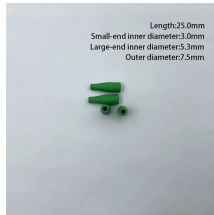

Preferred for more than 50 years, RedDot weatherproof and conduit body solutions withstand the harshest elements and ensure trouble-free installation and years of ...