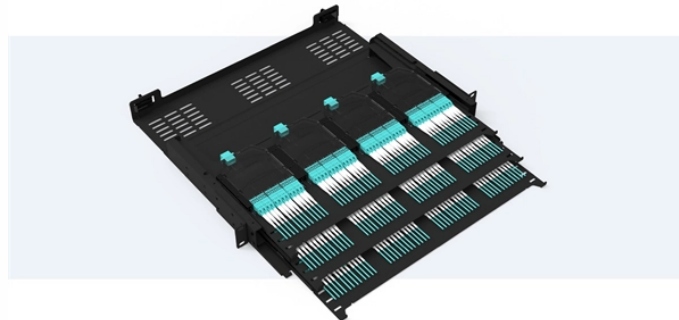

## Red dot on the distribution box

### Pre-Terminated Patch Panel

- Standard 19" width
- Max 144 fibers in 1U
- Ultra-High Density Ready

Dual-rail, easy install & maintain

Lightweight ABS MPO cassette

Premium sheet metal with matte coating

### Overview

Red Dot® boxes are made from durable die-cast aluminum and available in single- and double-gang rectangular as well as round configurations—with a variety of hub sizes to meet all needs. Preferred for more than 50 years, Red Dot® weatherproof and conduit body solutions withstand the harshest elements and ensure trouble-free installation and years of superior performance. Die-cast aluminum features machined surfaces that permit safer wire pulling. An accessible wiring chamber provides a convenient location to maintain or change a. Check each product page for other buying options. Round Outlet Box, 16. Call it Something Else?

Red Dot CKMUV Single Gang While-in-Use Universal Medium Vertical Cover, 3-1/4 Inch Internal Depth, Silver, Aluminum Alloy, for use with Duplex, GFI, Single Receptacle, and Switch

Preferred for more than 50 years, RedDot weatherproof and conduit body solutions withstand the harshest elements and ensure trouble-free installation and years of superior performance.