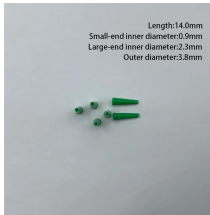

Enjoy our red lights quotes collection. Best red lights quotes selected by thousands of our users!