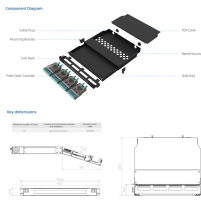

Recommended PoE Switches for Networking

Expert reviews of the top PoE switches for every budget and use case. We tested 12 models for performance, power budget, and reliability to help you choose the perfect switch.