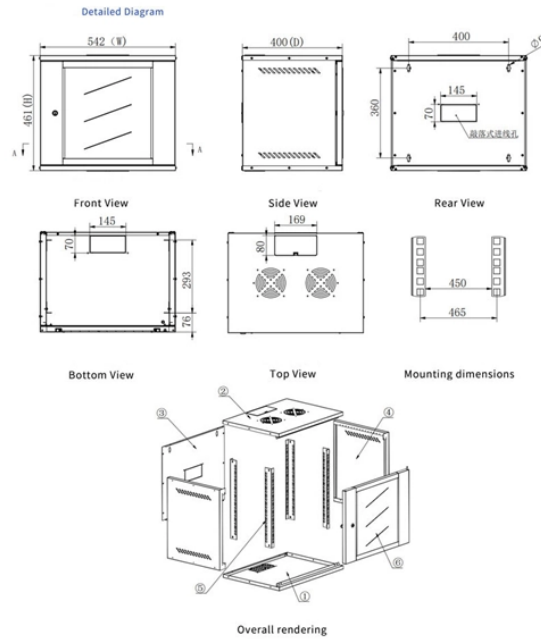

Recommended Aluminum Alloy Cable Management Frames