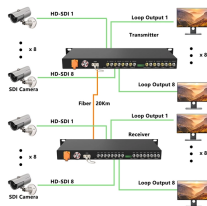

## Recessed hole in the distribution box

### Overview

In this video I show you how to repair a stripped or damage mouting hole in an outlet box using a "G Clip". moreThese two boxes were installed facing the dead space behind the wall. Code Change Summary: Revised code section on box access. 29 has been revised and formatted into a. NEC Article 314 establishes requirements for the installation and use of electrical boxes, conduit bodies, fittings, and handhole enclosures. Covers wiring, placement, standards, and expert tips for a compliant setup.

## Recessed hole in the distribution box

Browse specifications, literature, drawings, videos and tools that make floor box planning and installation easy. See all our floor box models in one place, including recessed, rectangular, round, and more. ...