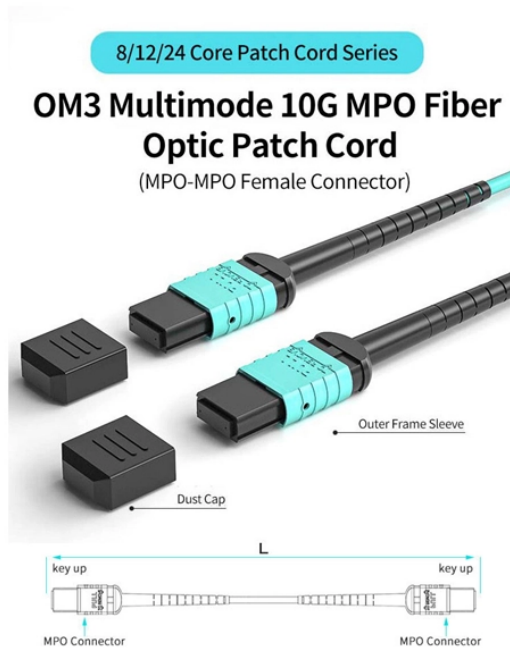

Ranking of West African Mesh Cable Tray Brands