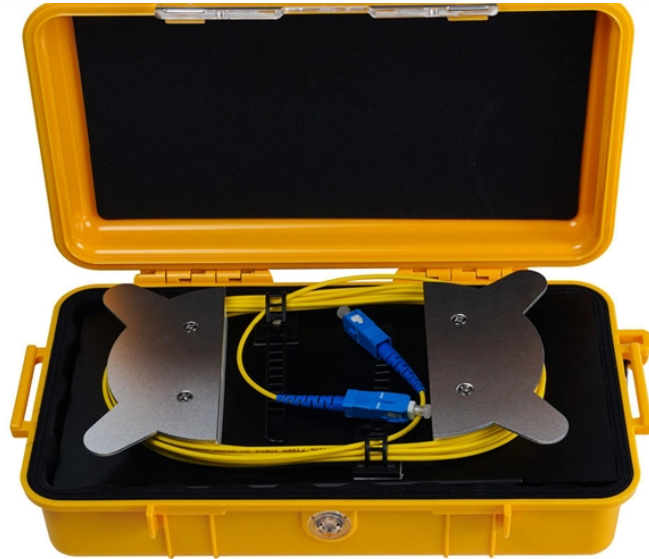

Ranking of Fireproof Cable Tray Brands in New Zealand

Ranking of Fireproof Cable Tray Brands in New Zealand

Steel & Tube offer a full range of cable trays and cable ladders suitable for all cable containment, and additionally can provide full take-offs from plans through to a complete quotation.

Our extensive range of Fire Rated Cable Support Systems has been developed in-house utilising our industry experience. All of our products comply with AS/NZS 3013:2005, WS5X 2 hour fire rating to ...

The foundation of the Fire Rated Heavy Duty Systems is the standard Kounis Group Ladder Tray coupled with specially engineered and designed side rail mounted Stringers which are fastened to ...

We now have a NEW range of fire rated cantilever assemblies for cable ladder and ET3 cable tray; expanding your choice when it comes to supporting your cables. Refer to the handy comparison ...

Contact Us