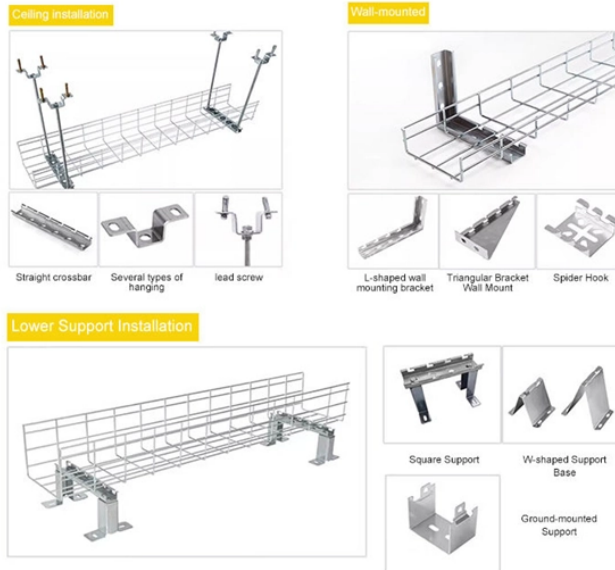

## Railway Cable Climbing Frame

### INSTALLATION METHOD

## Railway Cable Climbing Frame

The Guardian Cable Climbing System is an innovative Personal Fall Arrest System (PFAS) designed for fixed ladders or other vertical height safety applications. It offers easy installation and a patent ...

The Guardian Cable Climbing System offers users easy installation with superior energy-absorbing properties making it an ideal personal fall arrest system (PFAS) solution for vertical applications.

The rigid rail climbing systems provide maximum climbing safety for workers in a virtually any place that climbing must be done. The rail attaches quickly and easily to any ladder step iron or climbing ...