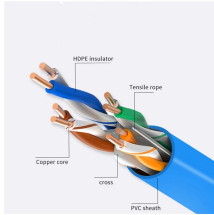

## Railway Cable Climbing Frame

The Guardian Cable Climbing System is an innovative Personal Fall Arrest System (PFAS) designed for fixed ladders or other vertical height safety applications. It offers easy installation and a patent ...

The Guardian Cable Climbing System offers users easy installation with superior energy-absorbing properties making it an ideal personal fall arrest system (PFAS) solution for vertical applications.

The rigid rail climbing systems provide maximum climbing safety for workers in a virtually any place that climbing must be done. The rail attaches quickly and easily to any ladder step iron or climbing ...

PERI's RCS Rail Climbing System combines the advantages of different climbing systems in a modular system and is used as climbing formwork as well as a climbing protection panel.

Interactive world railway map. Explore train networks, metro, tram and light rail across every continent — filtered by speed, electrification, track gauge and line usage.

Rail Group News offers news and analysis from Railway Age, IRJ and RT& S by email.

This rigid rail system enhances the way a climber is able to perform the necessary work. MSA rigid rail systems can be mounted to already-installed ladders, to corners of lattice towers, and to other ...