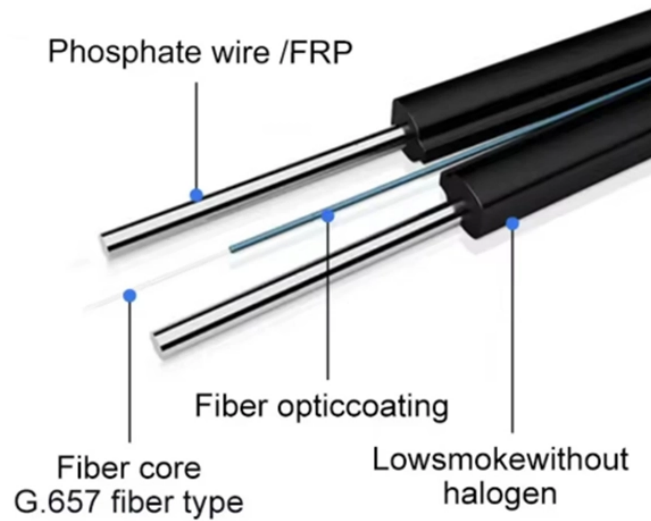

Radio and Television Fiber Optic Cable Factory

Radio and Television Fiber Optic Cable Factory

Our custom cable assemblies can feature fan-outs, breakouts, patch cords, cordage, cable extenders, and more, making them ideal for industrial, medical, and telecom applications.

As a leading manufacturer with 3 automated factories and 400-500 professionals in Wuhan, we continue to specialize in the R& D and production of SFP MODULE, MPO fiber, DWDM Equipment, and FTTH ...

Infinity Fiber specializes in manufacturing custom fiber optic cable assemblies for Aerospace, Defense and Telecom companies nationwide. Any industry that requires the use of optical fiber can benefit ...