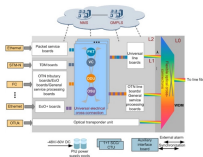

These devices ensure clean, stable power reaches every server, switch, and storage device in your racks, while offering the monitoring and control capabilities vital for modern data center management.

Metered-by-outlet Rack Power Distribution Units (Rack PDU) provide real-time remote monitoring at the outlet level to provide advanced data center energy management.

Server power distribution units for server racks! Wide range of PDUs, power supply & strips for network cabinets. ↵ Competitive prices. ↵ Shop now.