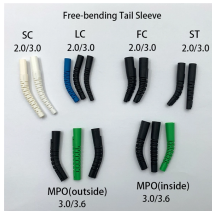

Rack cable management solutions are designed to organize, route, and protect cables within rack cabinets and enclosures. Proper cable management improves airflow, simplifies maintenance, and ...

Shop top-quality rack cable managers for efficient data center wiring. Get a horizontal/vertical cable manager to safely organize and protect your cables.