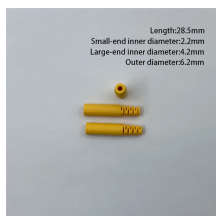

Learn an engineer-ready SFP module installation guide: steps, compatibility checks, fiber handling, power/DOM validation, and troubleshooting for real switches.