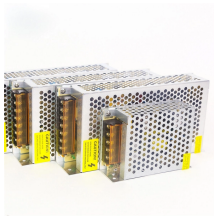

Rack Splitter Mounting Bracket

Rack Splitter Mounting Bracket

It keeps unit elevated above lawn mowers, weed trimmers, pets, snow and flooding. The elevated height allows for ease of installation, maintenance and service. These stands come in 2 convenient depths ...

Mini Split Wall Mounting Bracket, Mini Split Brackets for Outside for 6000-36000 BTU Minisplit/Air Conditioner/Heat Pump (Max 550 LBS), Pre-Drilled 16" Holes to Match U.S. Wall Stud Standard

MINI-SPLIT Condenser Wall Brackets up to 500 lbs. Outdoor Single & Dual Condenser Stands. Adjustable Rails. 12" to 24" High

Della Outdoor Wall Mounting Bracket for Ductless 6000-36000 BTU Mini Split, Compressor and Heat Pump System, Easy to Install ...

Wall brackets for mounting mini-splits to siding, concrete walls or studded walls.

Quick-Sling® Large Wall Bracket with Rail and 2 Arms, Stainless Steel

The Quick Sling line of wall brackets provide a quick, safe, and stable way to mount an outdoor mini-split unit to multiple types of wall structures. They are designed for easy access during installation, ...