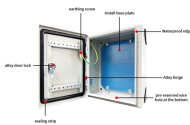

Confused by rj45 patch panels? Learn the exact engineering classifications based on termination (punch-down vs feed-through), shielding, speed, and angled designs.