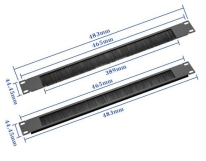

Learn how to properly terminate an RJ45 connector with RJ45 termination diagram. Discover the benefits of correct termination.