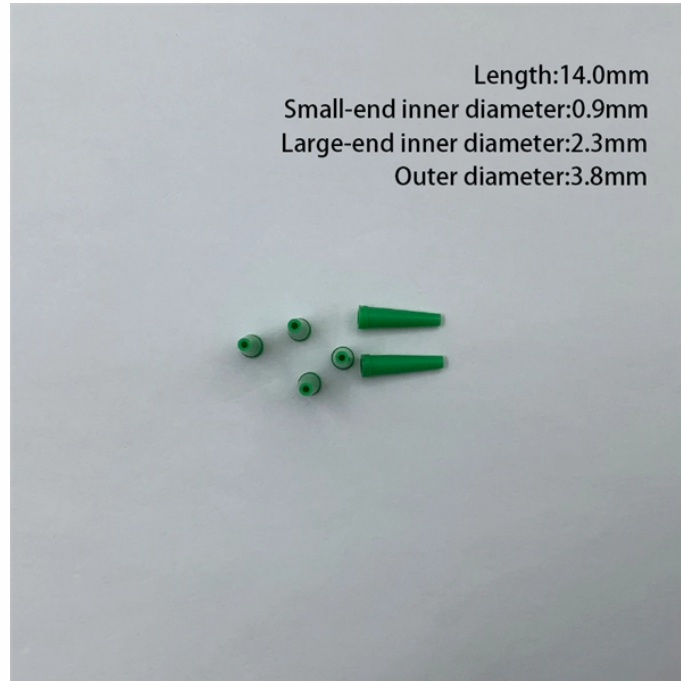

RF Optical Power Meter and Spectrum Analyzer

RF Optical Power Meter and Spectrum Analyzer

Discover how to measure RF power with a spectrum analyzer in this step-by-step guide. Optimize your radio frequency testing and analysis today!

Measuring RF power using a spectrum analyzer is a critical task that requires careful setup, calibration, and attention to detail. By following the steps outlined in this guide, you can ensure accurate and ...