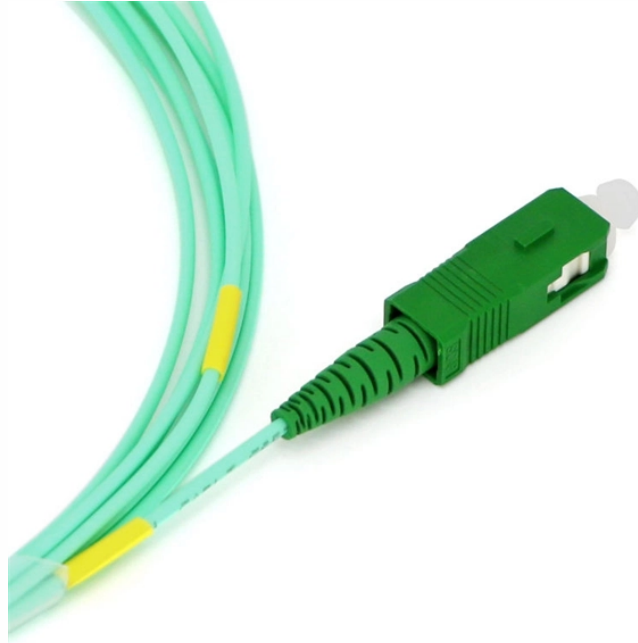

HHC Networks & Smart City Solutions

R730 network cabinet

R730 network cabinet

POWEREDGE R730 A highly versatile, two-socket 2U rack server with impressive processor performance, a large memory footprint, extensive I/O options and a choice of dense, high ...

Find many great new & used options and get the best deals for DELL POWEREDGE R730 2.1 GHZ E5-2620V4 CABINET (2U) R730-0770 at the best online prices at eBay! Free shipping for many products!

The Dell PowerEdge R730 systems are rack servers that support up to two Intel Xeon E5-2600 v3 or Xeon E5-2600 v4 processors, up to 24 DIMMs, and 16 hard drives or solid state drives (SSDs).