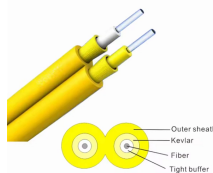

Quickly detect fiber optic cable continuity

Quickly detect fiber optic cable continuity

In addition, it can be used as a continuity checker to determine if jumper cables ...

Portable 5-in-1 Fiber Optic Cable Tester with Optical Power Meter, Cable Finder, Visual Fault Locator & RJ45 Network Cable Test, SC/FC/ST Universal Interface with LC Adapter

Basic Laser Fiber Continuity Tester has two modes, continuous or flashing, to deliver a high intensity, red laser light down the optical fiber for verifying fiber continuity.

Find out the expert methods and tools for fiber testing to ensure continuity and reliability in networks. A complete guide for professionals.

In addition, it can be used as a continuity checker to determine if jumper cables with connections or fiber reels are in good condition or if installed fiber has been damaged. With a range of 4 km (2.5 mi), it is ...