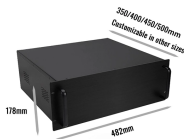

There are different types of fiber testing, but the fiber continuity test in particular is used detecting gross fiber defects such as breaks in the cables. Fiber optic cable continuity can also be ...