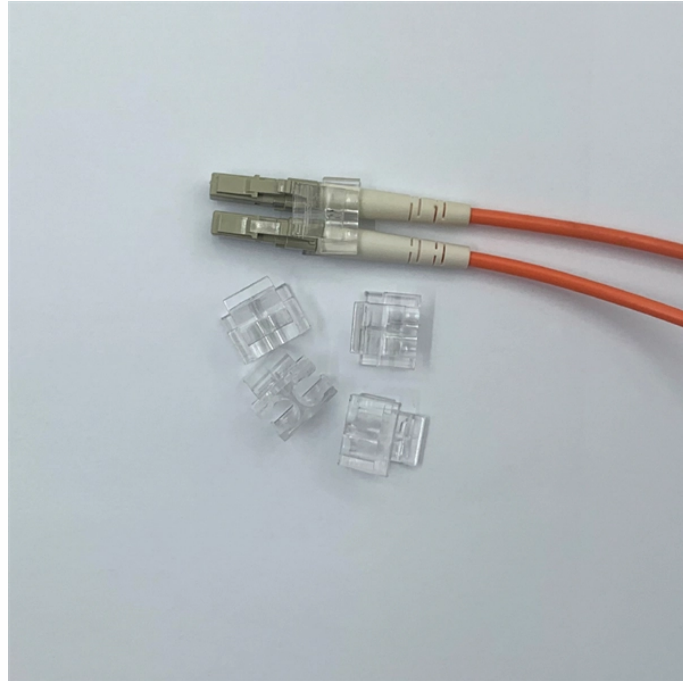

## Quantity of fiber optic terminal boxes

## Quantity of fiber optic terminal boxes

A fiber optic terminal box — also called an FTB or fiber termination box — is the endpoint where incoming fiber cables are terminated, spliced, and connected to patch cords leading to user equipment.

Fiber termination boxes are widely used in FTTx (Fiber to the x) cabling for both fiber management and cable organization. They come in various sizes and configurations, including wall-mounted and rack ...

Learn how environment, capacity, splicing, connector compatibility, and long-term reliability shape your choice of fiber termination enclosures.

With the Fiber Termination Box (FTB) Connect, the installation options have been expanded, providing access from all four sides, with 10 ports available in total. This well-considered solution provides a ...