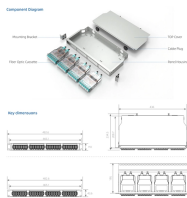

Pacific Ocean Electrical Switchgear Automation W.L.L is a leading provider of Integrated Energy Solutions based in Doha, Qatar. We specialize in delivering high quality electrical and automation ...