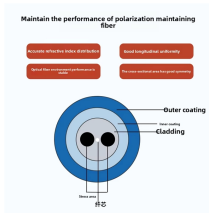

From single tray cable systems to custom designs, we offer a variety of options to suit every requirement. As leading suppliers, we prioritize quality, durability, and timely delivery, making us your ...