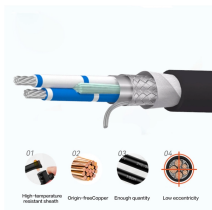

Microsys Network is Qatar's authentic supplier of high-quality Industrial Switches. Microsys Network strives to fulfill orders promptly. We value our customers and take pride in offering premium goods at ...