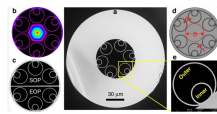

## Q40 bridge erecting machine

This section provides a list of the top 10 Bridge Erection Machine manufacturers, Website links, company profile, locations is provided for each company.

The erecting machine for bridges is primarily designed to safely lift and place heavy girders to support the bridge's deck. Several types of bridge girder erection machines can be used to erect girders in ...

Customized Beam Launcher for bridges with span ranging from 20m to 70m. Beam feeding from rear end of the Beam Launcher on the deck level or from below on ground level or from bridge ...

Bridge construction is moving towards mechanization to reduce costs and improve quality. This relies on complex bridge erection machines that must handle heavy loads safely while being as lightweight as ...

Quality bridge girder erection machine products list - bridge girder erection machine Provided by Manufacturers & Wholesalers from China.

The small radius bottom feeding beam bridge erecting machine, which has been tested and inspected, has been successfully applied in the construction project of urban elevated bridges in...

Its core function is to lift precast girders (such as T-girders and box girders) from transport vehicles and place them on piers or abutments to complete the assembly of the bridge's main structure. It is ...