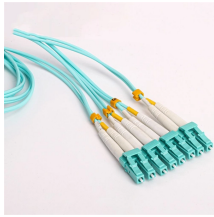

Purchase of pigtail boxes

Purchase of pigtail boxes

We sell used & new Pigtail and Outlet Boxes Power Distro by Electronic Theatre Controls. Select from the best prices and availability in the world.

Buy the ETC Pigtail Box, Surface Mount, 6-24" Pigtail Surface Mount Box at Full Compass Systems. 0% Financing and Free Shipping on thousands of items!

Choose from our selection of electrical pigtails, including electric motors, electrical connectors, and more. Same and Next Day Delivery.

Buy the ETC Pigtail Box, Surface Mount, 6-24" Pigtail Surface Mount Box at Full Compass Systems. 0% Financing and Free Shipping on thousands of items!

Our least expensive package, designed for a 20ft container, includes 2 each 4ft ceiling lights, 2 each duplex outlet, 1 Light switch, junction box and a 10" pigtail to plug into a 10g 110v extension cord.