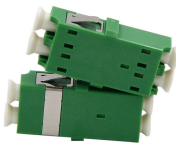

Purchase of pigtail boxes

Purchase of pigtail boxes

We sell used & new Pigtail and Outlet Boxes Power Distro by Electronic Theatre Controls. Select from the best prices and availability in the world.

Buy the ETC Pigtail Box, Surface Mount, 6-24" Pigtail Surface Mount Box at Full Compass Systems. 0% Financing and Free Shipping on thousands of items!

Choose from our selection of electrical pigtails, including electric motors, electrical connectors, and more. Same and Next Day Delivery.

Buy the ETC Pigtail Box, Surface Mount, 6-24" Pigtail Surface Mount Box at Full Compass Systems. 0% Financing and Free Shipping on thousands of items!

Our least expensive package, designed for a 20ft container, includes 2 each 4ft ceiling lights, 2 each duplex outlet, 1 Light switch, junction box and a 10" pigtail to plug into a 10g 110v extension cord.