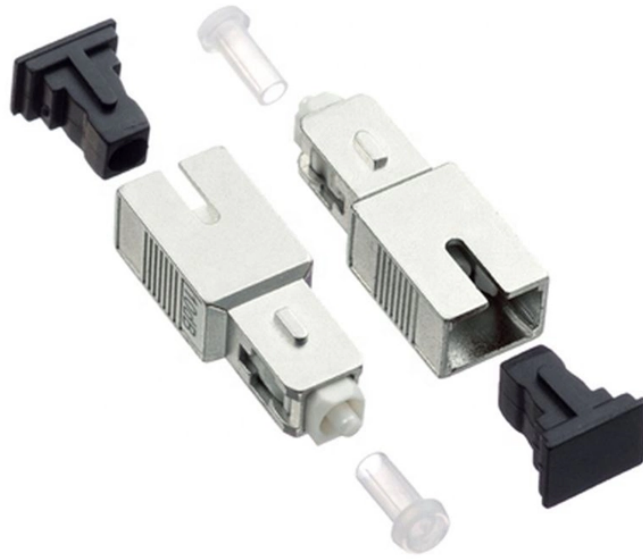

# Purchase of NEMA4X Integrated Power Cabinet

## Purchase of NEMA4X Integrated Power Cabinet

Our product portfolio includes custom NEMA & IP rated enclosures, wall-mounted and freestanding enclosures, modular cabinets, industrial consoles, junction boxes, and much more.

When it comes to 4X Electrical Enclosures, you can count on Grainger. Supplies and solutions for every industry, plus easy ordering, fast delivery and 24/7 customer support.

Find secure electrical enclosures with reinforced locks and sealing strips. Shop NEMA 4X boxes suitable for circuits, routers, and outdoor applications.

Discover NEMA 4X electrical enclosures, designed for extreme protection against corrosion and harsh weather, ideal for demanding industrial settings.

NEMA 4/4x enclosures are available in a variety of model types and sizes for wall-mount, pole-mount and free-standing enclosures with one door. NEMA 4x enclosures are finished with 304 stainless ...