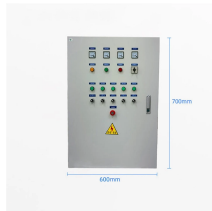

Eurostrut is your total supplier of cable management systems and solutions for use in demanding environments. We advise and supply to the installation sector and ...