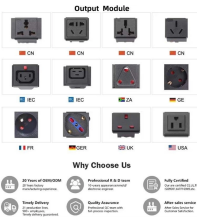

WireMasters is your trusted source for Mil-Spec wire, cable, connectors, harness management products as well as a variety of value-added services for the aerospace, defense, and other industries!

With high density modular design, patching system can be fast assembled and installed without any tool and complex operations.

Product description Plugs Plugs BD-24 metal aviation plug 24 core data signal transmission power male and female plug industrial connector