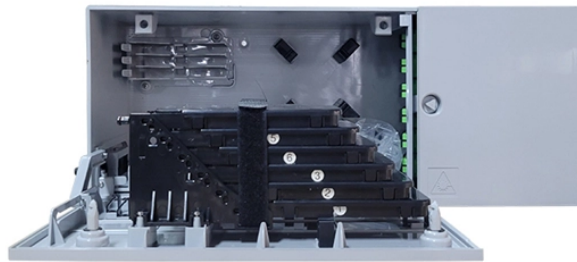

Protecting Fiber Optic Connector Boxes

Protecting Fiber Optic Connector Boxes

Compact and aesthetically pleasing, it provides economical and reliable protection for exposed single-fiber connectors in indoor and outdoor applications. This box simplifies installation ...

Discover our Fiber Optic Protection Box solutions at EPCOM. Learn types, benefits, and installation tips to ensure network safety and efficiency.

OMC offers a variety of durable fiber protection boxes designed for optical cable splicing and indoor and outdoor fiber management, and are easy to install.