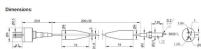

My current core switches (2 x Aruba 3810M) are 6 years old and limited in their connection options. Adding in SFP+ modules will not give me enough connections for the servers, ...