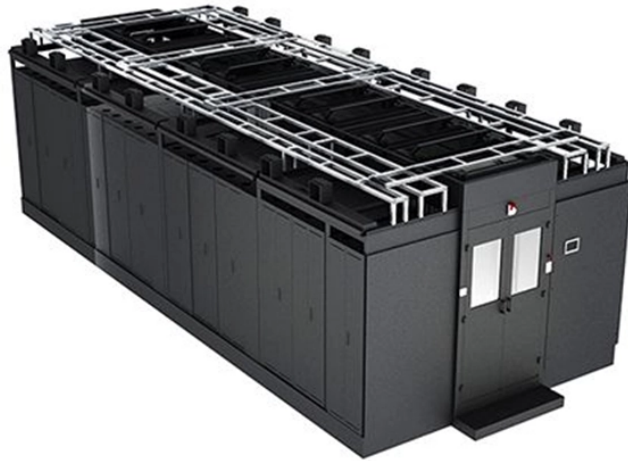

Project Quotation Core Switch SFP

Project Quotation Core Switch SFP

Aggregation switch for small and medium-sized campus networks, with 8 x 1GE/10GE SFP+ uplink ports for high-speed data transmission; 24 x 1GE SFP ports (including 8 x combo ports), providing high ...

ALLOWING Sub Barrel Switch PLEASE QUOTE EACH PRODU. WITH COST AND LEAD TIME. DELIVERY OF THE BELOW UNI. S IS ASAP FREIGHT ALLOWED. BURLINGTON ELECTRIC ...

High-Performance L3+ 10G Aggregation Switch with 40G Uplinks. S7600-24X2Q ...

This data sheet describes the benefits, specifications, and ordering information for the Cisco SFP Modules for Gigabit Ethernet Applications.

My current core switches (2 x Aruba 3810M) are 6 years old and limited in their connection options. Adding in SFP+ modules will not give me enough connections for the servers, ...

This project implements a multi-port Ethernet switch with a 2.5 Gbps SFP uplink and a separate gigabit uplink. The base switch IC is the VSC7426 from Microchip, which provides 12 fast-Ethernet PHYs ...