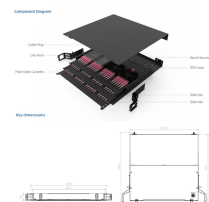

These electrical spider boxes are built with rugged enclosures to withstand harsh conditions and feature multiple outlets for efficient power distribution. Easy to transport and set up, our spider boxes meet ...