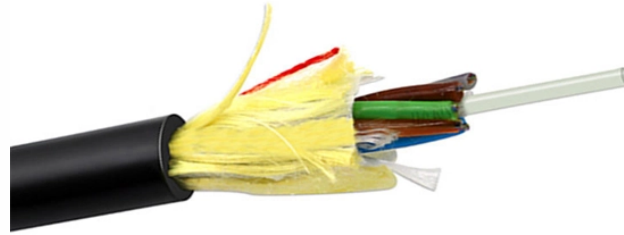

Procurement of Finished Cable Trays in Indonesia

Procurement of Finished Cable Trays in Indonesia

Our factory is fully equipped to manufacture Custom Fabrication items based on your specific technical drawings & project requirements. Pabrikasi dan supplier Cable Tray standar industri dari PT Alfa ...