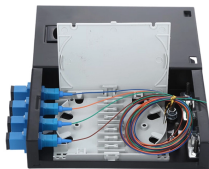

See the features and compare the specs of our PDU families to find the perfect PDU to meet your demanding applications.