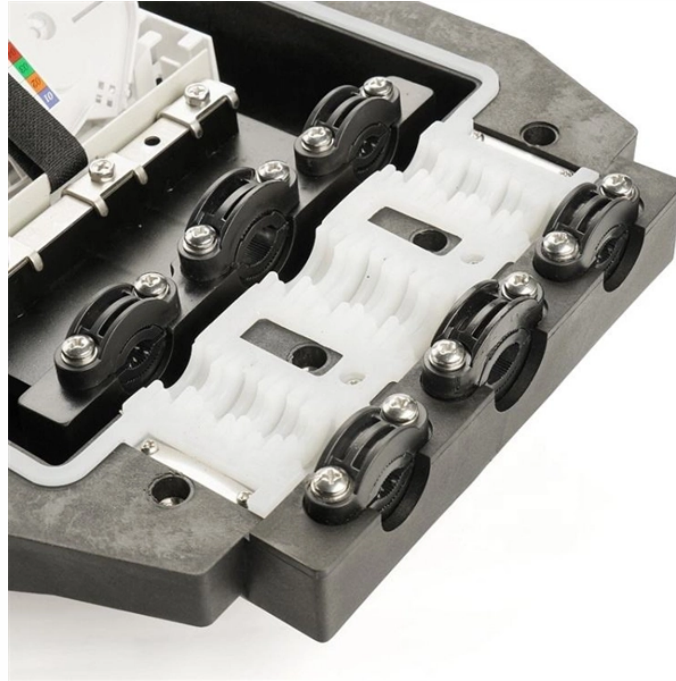

Pricing Information for Aluminum Alloy Cable Trays