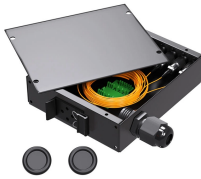

Prices of cable trays and cable trenches

Prices of cable trays and cable trenches

When it comes to 12 ft Cable Ladder Trays, you can count on Grainger. Supplies and solutions for every industry, plus easy ordering, fast delivery and 24/7 customer support.

Cable Tray Washer Kit, Steel (50 Pack) Cable Tray Splicer, Washer Kit, Material: Carbon Steel, Finish: Electroplated Zinc, Package of 50

Shop Our Inventory Of Cable Tray And Fittings Online. Graybar Is Your Trusted Distributor For Conduit, Raceway And Cable Support.

Search Results For Cable Trays - Conduit & Raceways - Categories - Products - Elliott Electric Supply The Aluminum I-Beam Design Of Itray Is Perfect For Industrial Installations With Large Diameter ...