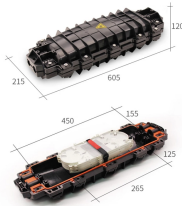

Price per unit of fireproof cable trays in Kenya

Shop Cable Trays at Rapidtech Networks Limited — Nairobi's trusted destination for genuine Cable Trays. Enjoy competitive prices, quality products, and fast delivery across Kenya.