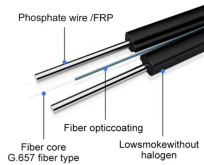

Cable tray are used in wiring of buildings to support electrical cables and wires that are used to distribute power, controls and communication. The cable tray are for hot dip galvanized ...