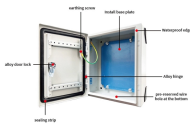

Shop Our Inventory Of Splice Kits Online. Graybar Is Your Trusted Distributor For Specialty Connectors.