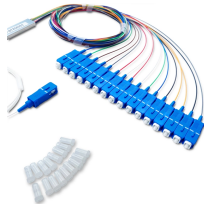

Browse power distribution boxes with circuit breaker protection and multiple outlet configurations. Shop durable solutions for construction and emergency use.