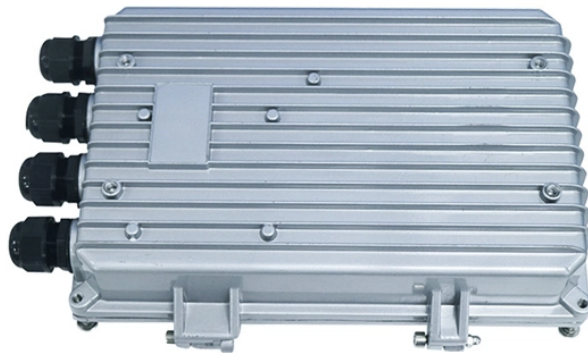

Price of upgraded LC fiber optic adapter for FTTR in Tajikistan