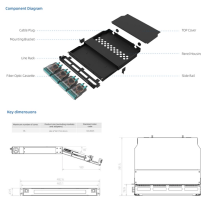

**Price of upgraded E2000 connector
for Haitian metropolitan area
networks**

Price of upgraded E2000 connector for Haitian metropolitan area ne

Optcore offers an extensive line of E2000/UPC to E2000/UPC Multimode 50/125µm OM2 duplex fiber patch cables with many choices of different lengths, jacket material, and cable diameter. This fiber ...

The E-2000® ETO connector is a sterilizable, non-magnetic fiber optic solution tailored for medical and MRI environments. Engineered with DIAMOND SA's signature precision, it offers exceptional optical ...